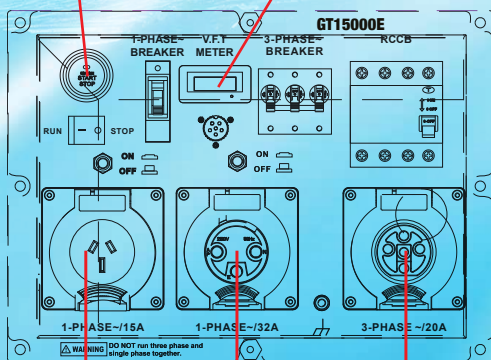

The 40L fuel tank and industrial quality of the GT15000E will keep you in power all day. The unique GT Power features like the industrial air cleaner, muffler system, superior-duty copper wound alternator, automatic voltage regulator and low oil alert will allow you to tackle any task.

2x
SINGLE PHASE
(15A & 32A)

1x
THREE PHASE
(20A) OUTLET

Push button electric start for effortless starting

Frequency-Time Meter

15A-single phase outlet

32A-single phase outlet

20A-three phase outlet

GT POWER 2 YEAR WARRANTY COMMERCIAL

GT POWER 4 YEAR WARRANTY DOMESTIC

Three Phase - 415V
Single Phase - 230V

OUTPUT (Max)	AMPS (Max)	OUTPUT (Rated)	kVA	ENGINE TYPE	dBa RATING	STARTING SYSTEM	FUEL TANK CAPACITY	RUN TIME	LOW OIL ALERT	POWER OUTLETS	DIGITAL HR METER	L x W x H (mm)	WEIGHT
11,500W	32	10,500W	14.4	4 Stroke OHV	76	Electric/Recoil	40L	9hrs @50%	✓	3	✓	900x620x950	153kg